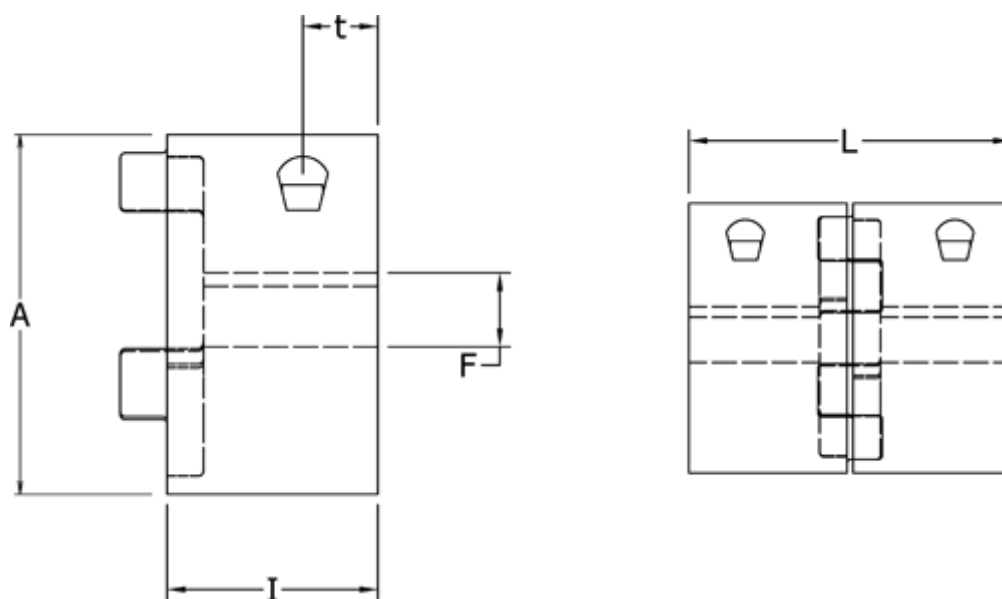

# Data Sheet

Article number: 3335024M016

Description: Clamping Hub Klonex ES 24/28  
ALU Aluminium, Bore 16H7 mm

## Measures

A = 55  
F = 16  
I = 30  
L = 78  
t = 12.0